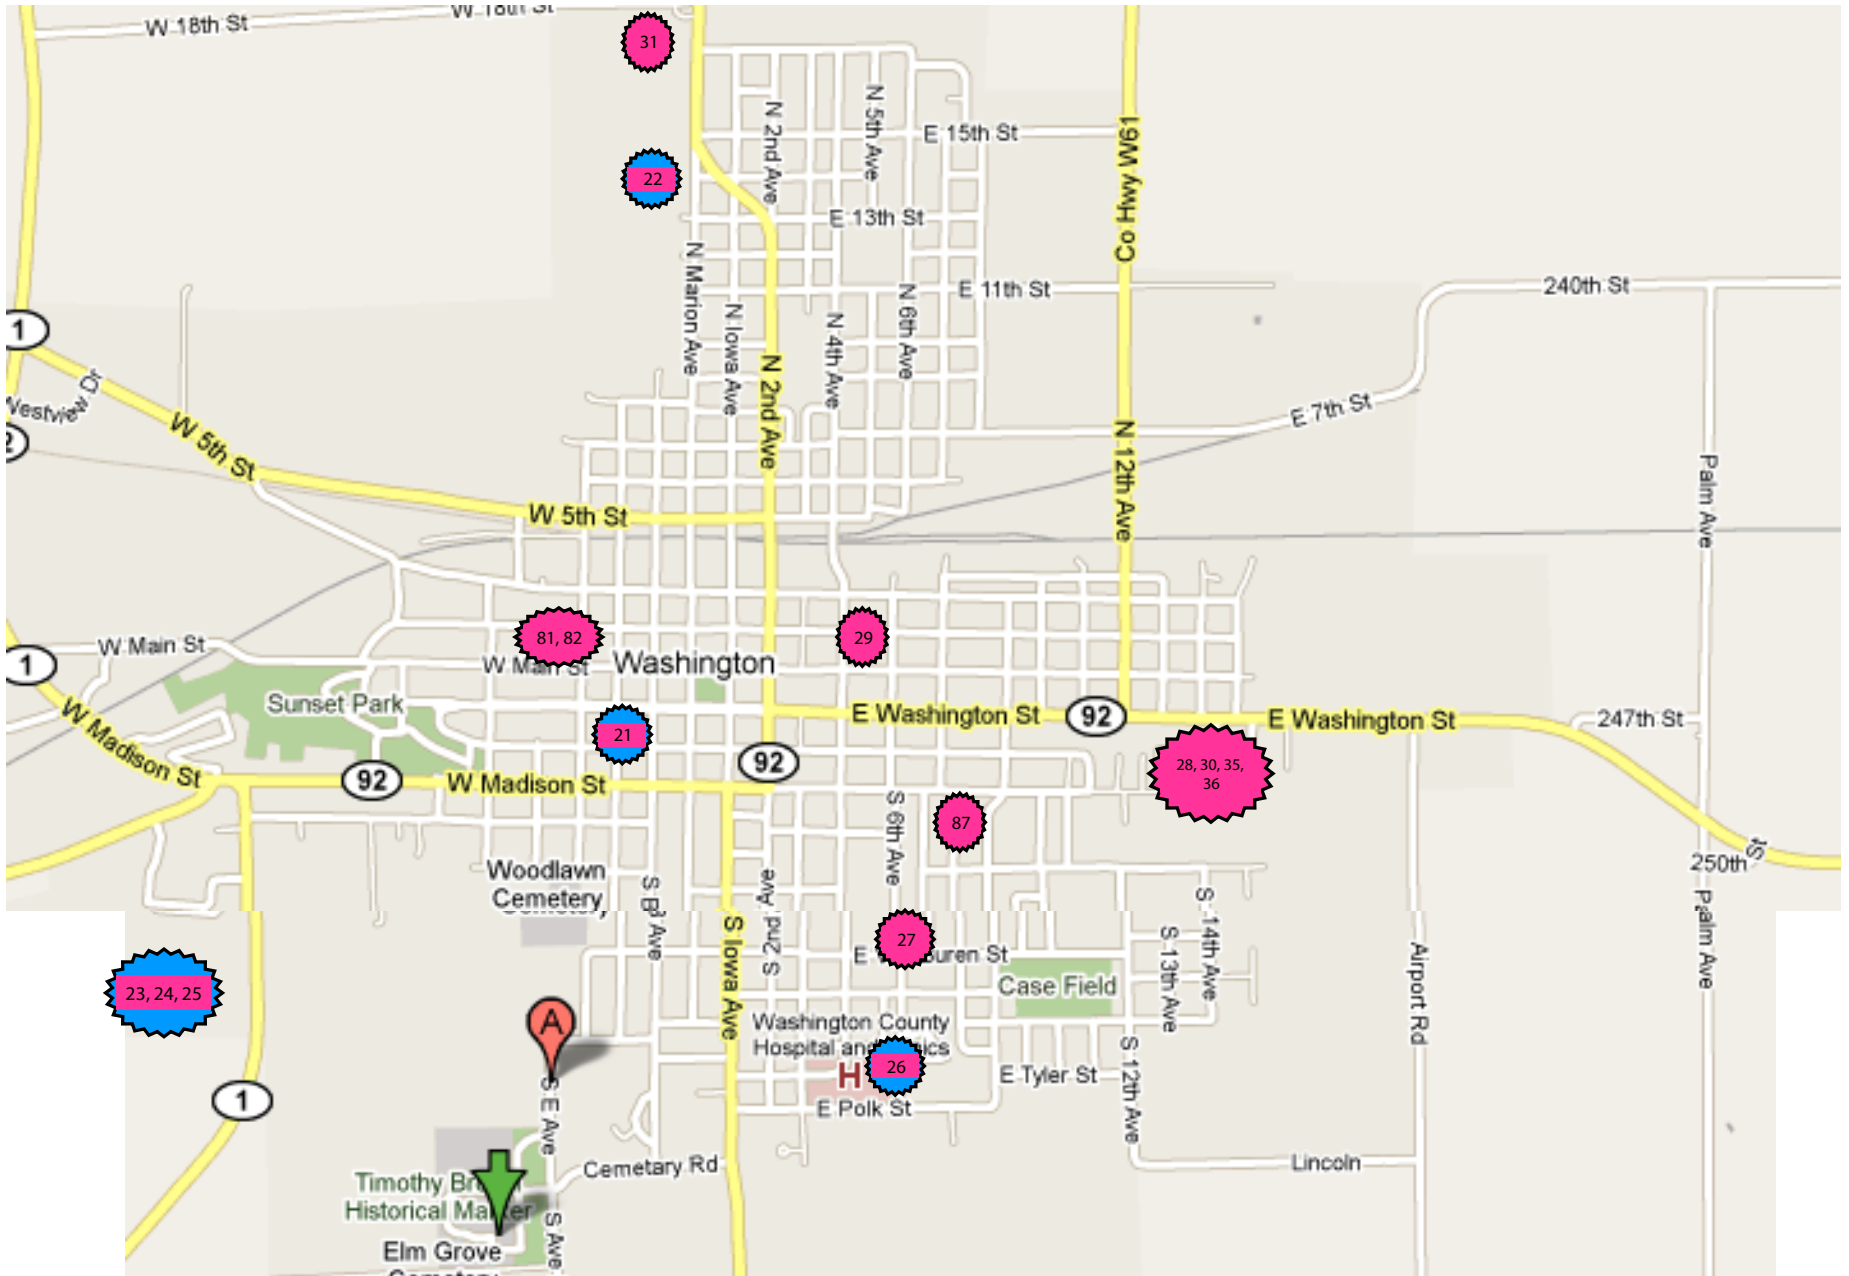

CITY OF WASHINGTON, IA

Washington Co. Barn Quilts Map Plottings see attached page for Legend

Location #	Address	Block Name	Owned by, and S
21	215 W. Jefferson, Washington, west of McDonalds	Pumpkin Seed	Gary Goff, Iowa City, IA
22	1617 N Marion Avenue, Washington, IA	Card Trick	Mr. & Mrs. Gary Murphy, Washington, IA
23	Washington Co. Fairgrounds	State Fair	Washington Co Barn Quilt Committee
24	Washington Co. Fairgrounds	County Fair	Washington Co Barn Quilt Committee
25	Washington Co. Fairgrounds	Iowa	Washington Co Barn Quilt Committee
26	Washington Co. Hospital	Susannah Variation III	Kathleen Brinning, Washington IA
27	421 E. Van Buren, Washington. IA	Self Sponsored	Alan Peterson, Washington, IA
36	36 Cedar Drive, Washington, IA	Carolina Lily, self sponsored	Mr. & Mrs. Brad Goff, Washington, IA
29	422 E. Main St., Washington, IA	Self Sponsored	Jim Shier Family, Washington, IA
30	37 Willow Way, Washington, IA	Self Sponsored	Tom Tanner, Washington, IA
31	104 E. 13th St., Washington, IA	Self Sponsored	Mr. & Mrs. Terry Glandon, Washington, IA
35	32 Elm Lane, Washington, IA	Ohio Star, Self Sponsored	Melva Mineart
36	34 Willow Way, Washington, IA	Dresden Plate, Self Sponsored	Audra Williams
81	610 W Main St., Washington, IA	Mothers Delight, Self Sponsored	Nick and Sadie Gevock, Washington, IA
82	610 W Main St., Washington, IA	Deck of Cards, Self Sponsored	Nick and Sadie Gevock, Washington, IA
86	20 Locust Lane, Washington, IA	Tree of Life	Cal & Margaret Wolf, Washington, IA
87	415 S. 8th St., Washington, IA	Self Sponsored	Terri Miller, Washington, IA